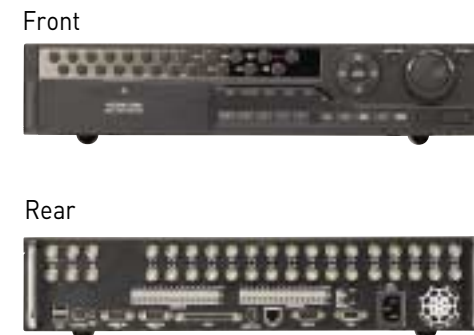

KSR-716 Hot

Front/ Rear View

Features

- High Quality Realtime Display – Max. 480fps(NTSC) 400fps(PAL)
- High Quality and High Speed Recording – Max. 240fps(NTSC) 200(PAL)
- Various Resolutions on Display and Recording – 704×480, 704×240, 352×240(NTSC), 704×576, 704×288, 352×288(PAL)
- MPEG4
- 1, 4, 9, 16 Division
- Watchdog Function
- Kodicom, Pelco, Dennard, Bosch, Samsung and many more PTZ protocol included
- Watermark Function
- Remote Observation Through Network
- Emergency Screen Auto Transfer to Center Software
- User friendly Graphic User Interface