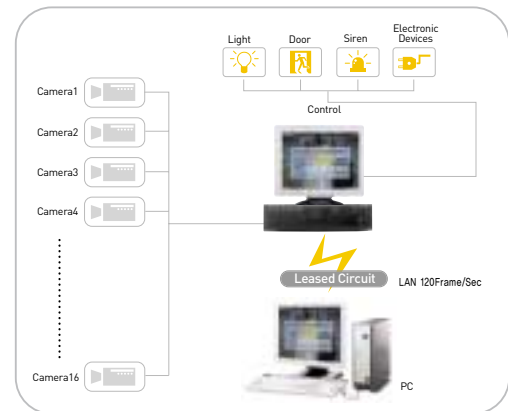

StandAlone DVR

●● KSR 516 / 509

Front

Rear

●● Outward Appearance

●● Organization

Functions by Screen

SURVEILLANCE SCREEN

- Split screen : 1-16 cameras
- Live Display • Digital Zoom
- User Defined Motion Detection with Audible Alarm
- Easy Operation with User Friendly GUI and On-screen Menu

PAN/TILT SCREEN

- Control of up to 16PTZ cameras (RS-422 and RX Receiver-option)
- Functions : Pan, Tilt, Zoom, Focus and Presets

EVENT CONTROLLED RECORDING

Reduces the amount of data and automatically records specific events

PICTURE TRANSMISSION OVER NETWORK

High quality picture transmission over PSTN, ISDN & LAN network

MULTI SCREEN MONITORING

1, 4, 9, 16 Split Screen available

REMOTE CONTROL

Remote Control of PTZ cameras & other electronic devices

Features

16Ch cameras real-time display and recording

High Image quality

High speed network transmission