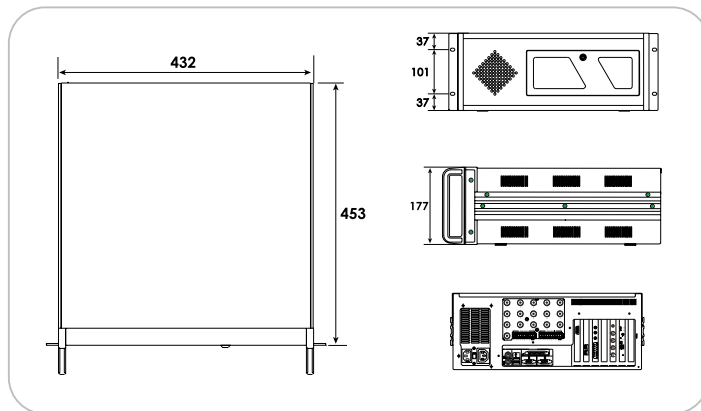

PC Base DVR

●● DN 44216 / 4416

Front

Rear

●● Outward Appearance

●● Organization

Functions by Screen

SURVEILLANCE SCREEN