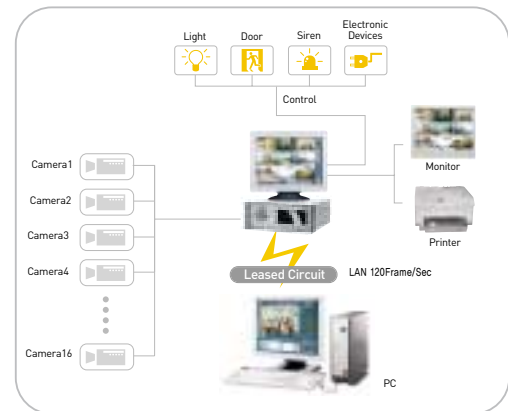

PC Base DVR

●● DN 44216 / 4416

Front

Rear

●● Outward Appearance

●● Organization

Functions by Screen

SURVEILLANCE SCREEN

- Multi-Picture Display up to 16 Cameras
- Programmable 1, 4, 6, 9, 10, 13, 16 Split Screen
- Continuous or Synchronized Recording
- Perfect Real Time Image Surveillance
- Digital Zoom • Remote Surveillance
- User Definable Motion Detection & Audible Alarm
- Easy Operation with User Friendly GUI & On-Screen Menu

PAN / TILT SCREEN

- PTZ control up to 16 cameras (RS-422, RX Receiver-option)
- Function : Pan, Tilt, Zoom, Focus and Presets

SEARCH SCREEN

- Search by Date, Time and Camera
- Various Search Functions : Play back, forward & backward, skip, slow motion, pause, frame by frame, zoom In/Out and brightness control etc.
- Search image back-up by CD-RW, DVD-RW, USB, Network Drive
- Immediate Printing for Prosecution Evidence

MOTION TRACKING

Enables a camera to follow an object without manual intervention

IMAGE TRANSMISSION

High-speed remote video transmission (PSTN, ISDN & LAN network)

AUTO TRANSMISSION

Auto transmission to monitoring center when emergency occurs