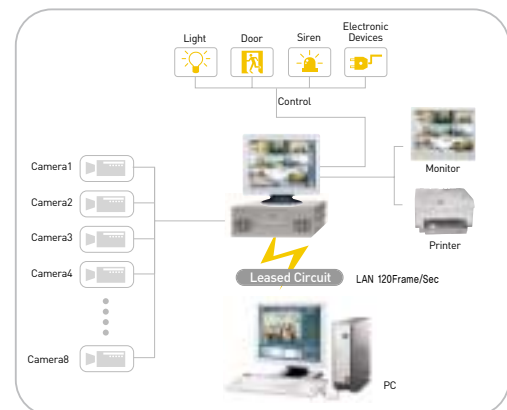

●● Organization