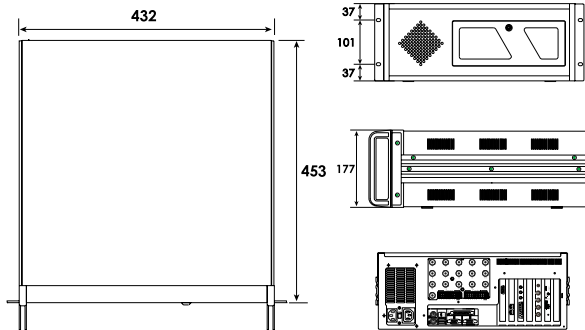

Front/ Rear View

Outward Appearance

Functions by Screen

Application

Some recommended installation areas are Security Companies, Change Booths, Casinos, Pawnshops, Jewelers, Galleries, Exhibition Halls, Department Stores, Convenience Stores, Discount Offices, Hospital, Police Stations, Subway Stations, Airports, Banks etc.

Features

- High Quality Realtime Display – Max. 240fps(NTSC) 200fps(PAL)
- High Quality and High Speed Recording – Max. 240fps(NTSC) 200(PAL)
- Various Resolutions on Display and Recording – 640×480, 320×240, 160×120(NTSC), 768×576, 384×288, 192×144(PAL)
- Modified MPEG4
- 1, 4, 6, 9, 16 Division
- Watchdog Function
- Kodicom, Pelco, Dennard, Bosch, Samsung and many more PTZ protocol included
- Watermark Function
- Remote Observation Through Network
- Emergency Screen Auto Transfer to Center Software
- User friendly Graphic User Interface

Specifications