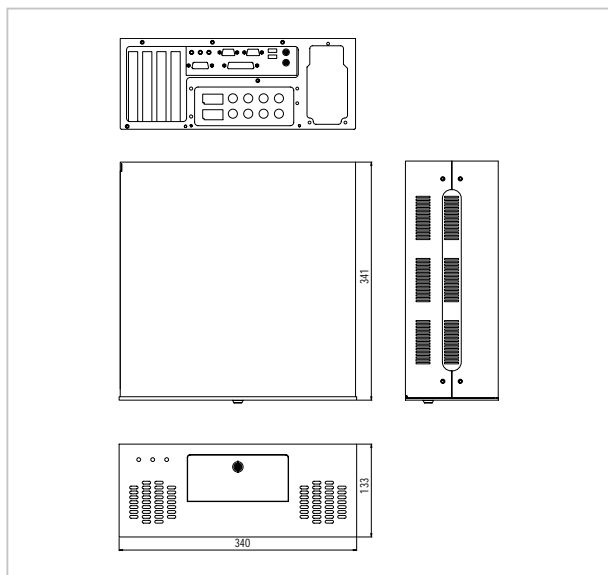

Outward Appearance