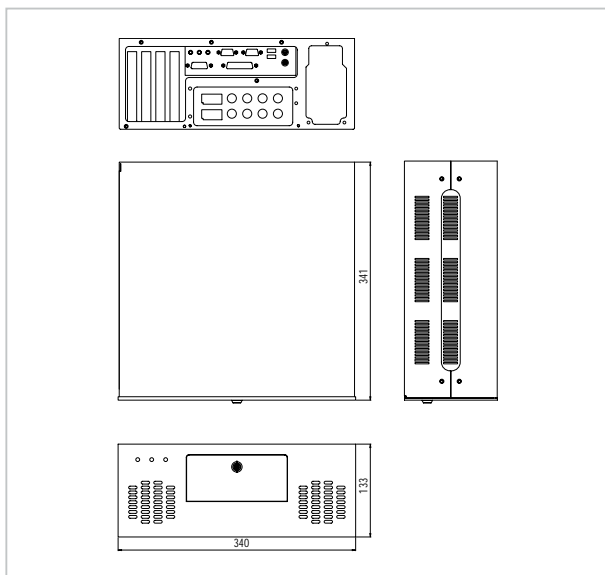

Front/ Rear View

Front

Rear

Outward Appearance

Functions by Screen

WATCH SCREEN

PTZ SCREEN

SEARCH SCREEN

Features

- High Quality Realtime Display – Max. 120fps(NTSC) 100fps(PAL)
- High Quality and High Speed Recording – Max. 120fps(NTSC) 100(PAL)
- Various Resolutions on Display and Recording – 640×480, 320×240, 160×120(NTSC), 768×576, 384×288, 192×144(PAL)
- Modified MPEG4
- 1, 4, 6, 9 Division
- Watchdog Function
- Kodicom, Pelco, Dennard, Bosch, Samsung and many more PTZ protocol include
- Watermark Function
- Remote Observation Through Network
- Emergency Screen Auto Transfer to Center Software
- User friendly Graphic User Interface

Specifications

Model		DN-4508S
Display	Speed	NTSC : 120fps PAL : 100fps
	Screen Division	1, 4, 9 Division
Recording	Max. Speed (@ CIF)	NTSC : 120fps PAL : 100fps
	Resolution	NTSC : 640×480, 320×240, 160×120 PAL : 768×576, 384×288, 192×144
	Recording Option	Continuous, Motion, Sensor and Pre-Alarm
Video	Format	NTSC/PAL
	CODEC	Modified MPEG4
	Input	8ch
	Output	VGA, Programmable spot out (2ch full)
System	OS	MS WINDOWS 2000
Audio	Input	4ch (line input)
	Output	1ch
	CODEC	G. 726 (8KHz Mono)
Alarm	Input	8 Ports
	Output	8 Ports
Network	Transmission	LAN/PSTN/ISDN/XDSL/Leased Circuit
	Protocol	TCP/IP (support dynamic IP)
Backup	Device	USB, CD-RW (optional), Network, DVD-RW (optional)
Other Function	Remote Control	Remote Software (CMS)
	Remote Alarm	E-mail, CMS report
	PTZ	RS232C/485
	W/D Function	Yes
	Image Authentication	Watermark
	Language	17 Languages
	Password	Multi-Level User Password Authorization
	USB	6 Port(USB 2.0)
	Working Temperature	0°C ~ +50°C
Power Source	AC 100 ~ 240V, 50/60Hz	
Dimensions	340mm(W) × 133mm(H) × 341mm(D)	
Weight(net)	12Kg (26.4lbs)	