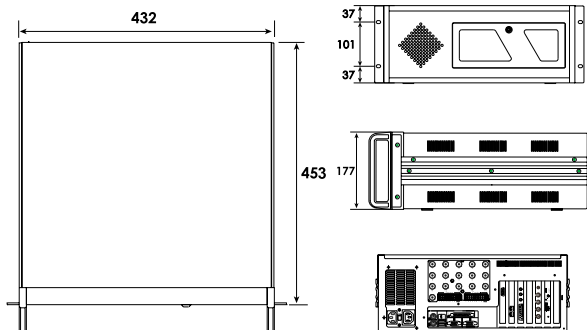

Front/ Rear View

Outward Appearance

Functions by Screen

Application

Some recommended installation areas are Security Companies, Change Booths, Casinos, Pawnshops, Jewelers, Galleries, Exhibition Halls, Department Stores, Convenience Stores, Discount Offices, Hospital, Police Stations, Subway Stations, Airports, Banks etc.

Features

- High Quality Realtime Display – Max. 480fps(NTSC) 400fps(PAL)
- High Quality and High Speed Recording – Max. 240fps(NTSC) 200(PAL)
- Various Resolutions on Display and Recording – 640×480, 320×240, 160×120(NTSC), 768×576, 384×288, 192×144(PAL)
- Modified MPEG4
- 1, 4, 6, 9, 13, 16 Division
- Watchdog Function
- Kodicom, Pelco, Dennard, Bosch, Samsung and many more PTZ protocol included
- Watermark Function
- Remote Observation Through Network
- Emergency Screen Auto Transfer to Center Software
- User friendly Graphic User Interface

Specifications